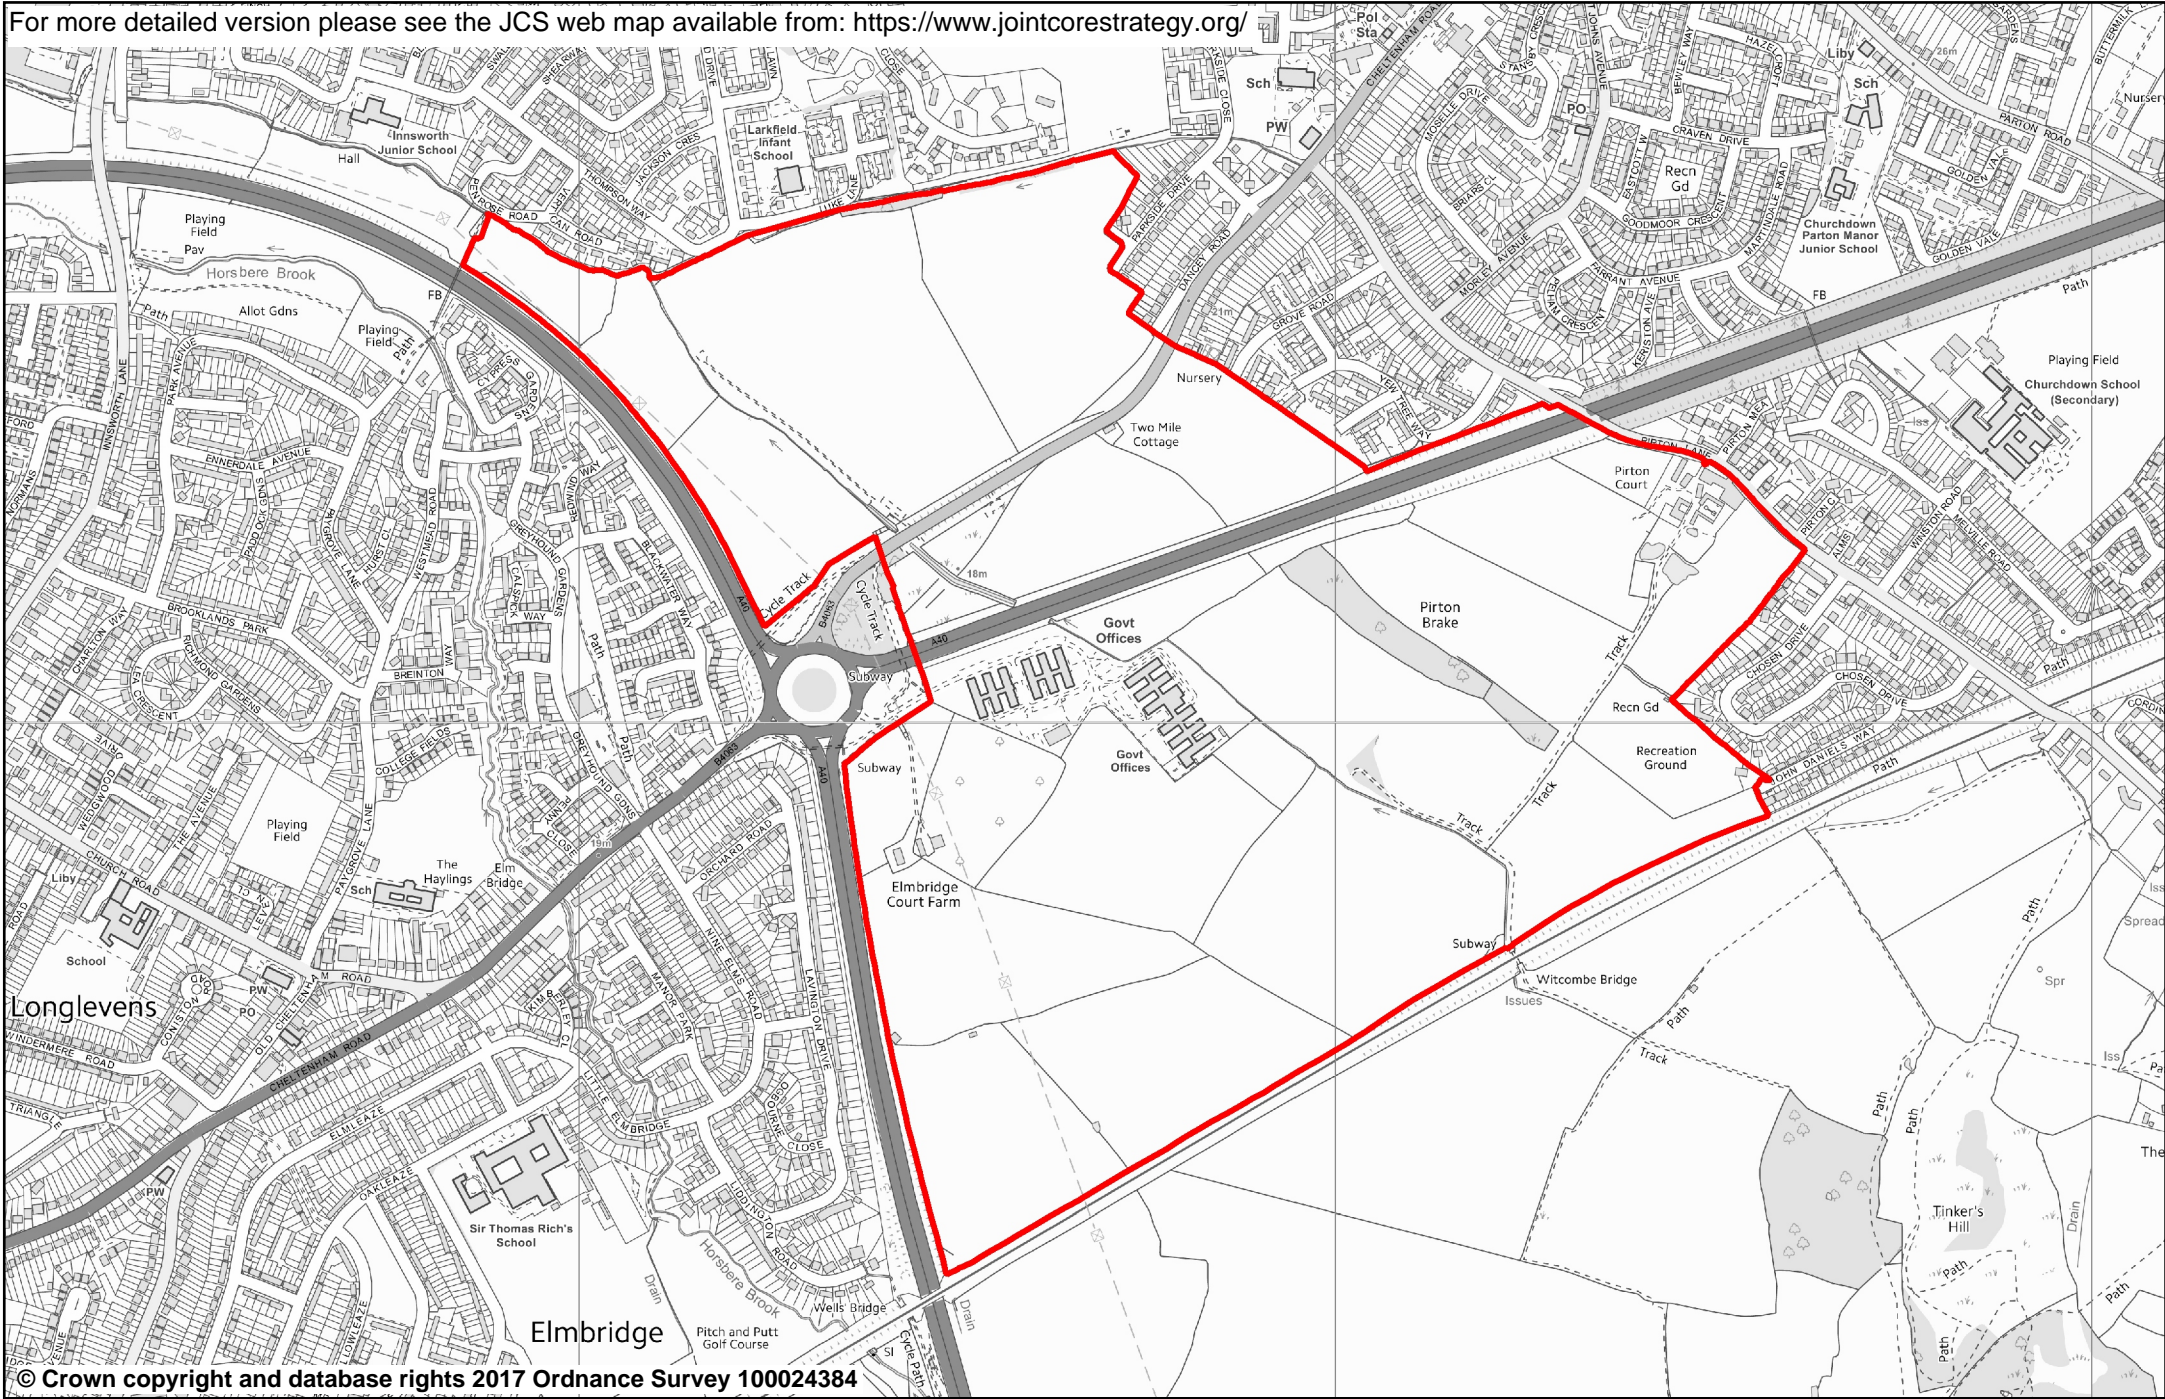

For more detailed version please see the JCS web map available from: <https://www.jointcorestrategy.org/>

© Crown copyright and database rights 2017 Ordnance Survey 100024384

### JCS Innsworth & Twigworth Strategic Allocation for CIL Charging Schedule

1:15000

For more detailed version please see the JCS web map available from: <https://www.jointcorestrategy.org/>

© Crown copyright and database rights 2017 Ordnance Survey 100024384

JCS South Churchdown Allocation for CIL Charging Schedule

1:10000

For more detailed version please see the JCS web map available from: <https://www.jointcorestrategy.org/>

© Crown copyright and database rights 2017 Ordnance Survey 100024384