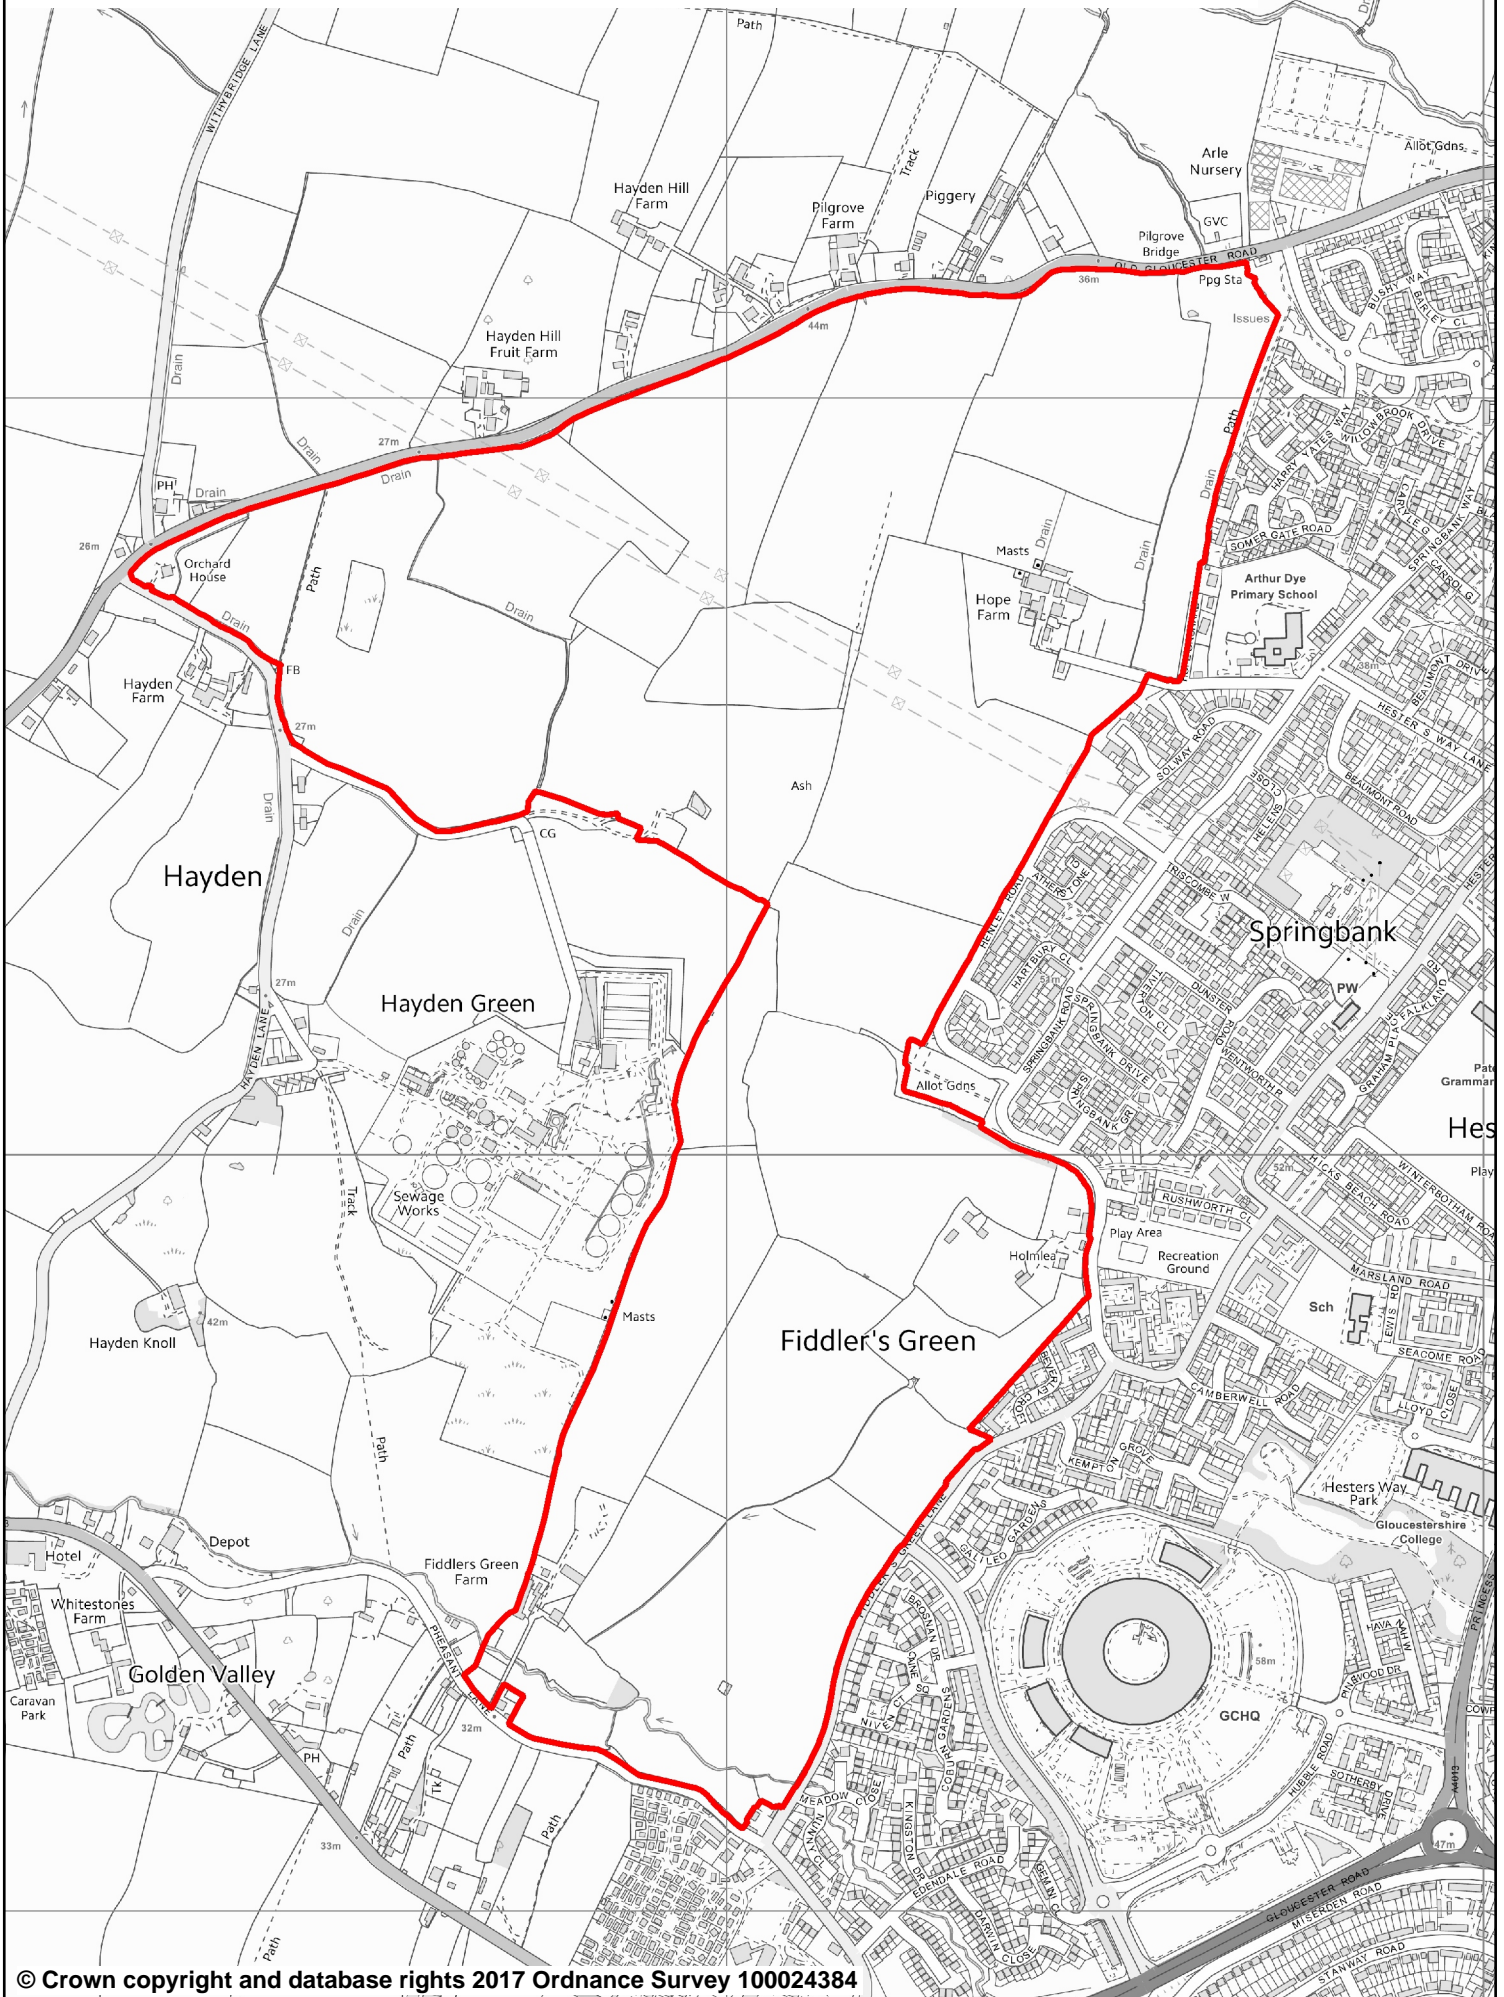

For more detailed version please see the JCS web map available from: <https://www.jointcorestrategy.org/>

© Crown copyright and database rights 2017 Ordnance Survey 100024384

JCS South Churchdown Allocation for CIL Charging Schedule

1:10000

For more detailed version please see the JCS web map available from: <https://www.jointcorestrategy.org/>

© Crown copyright and database rights 2017 Ordnance Survey 100024384

### JCS North Brockworth Statigic Allocation for CIL Charging Schedule

1:10000

For more detailed version please see the JCS web map available from: <https://www.jointcorestrategy.org/>

© Crown copyright and database rights 2017 Ordnance Survey 100024384