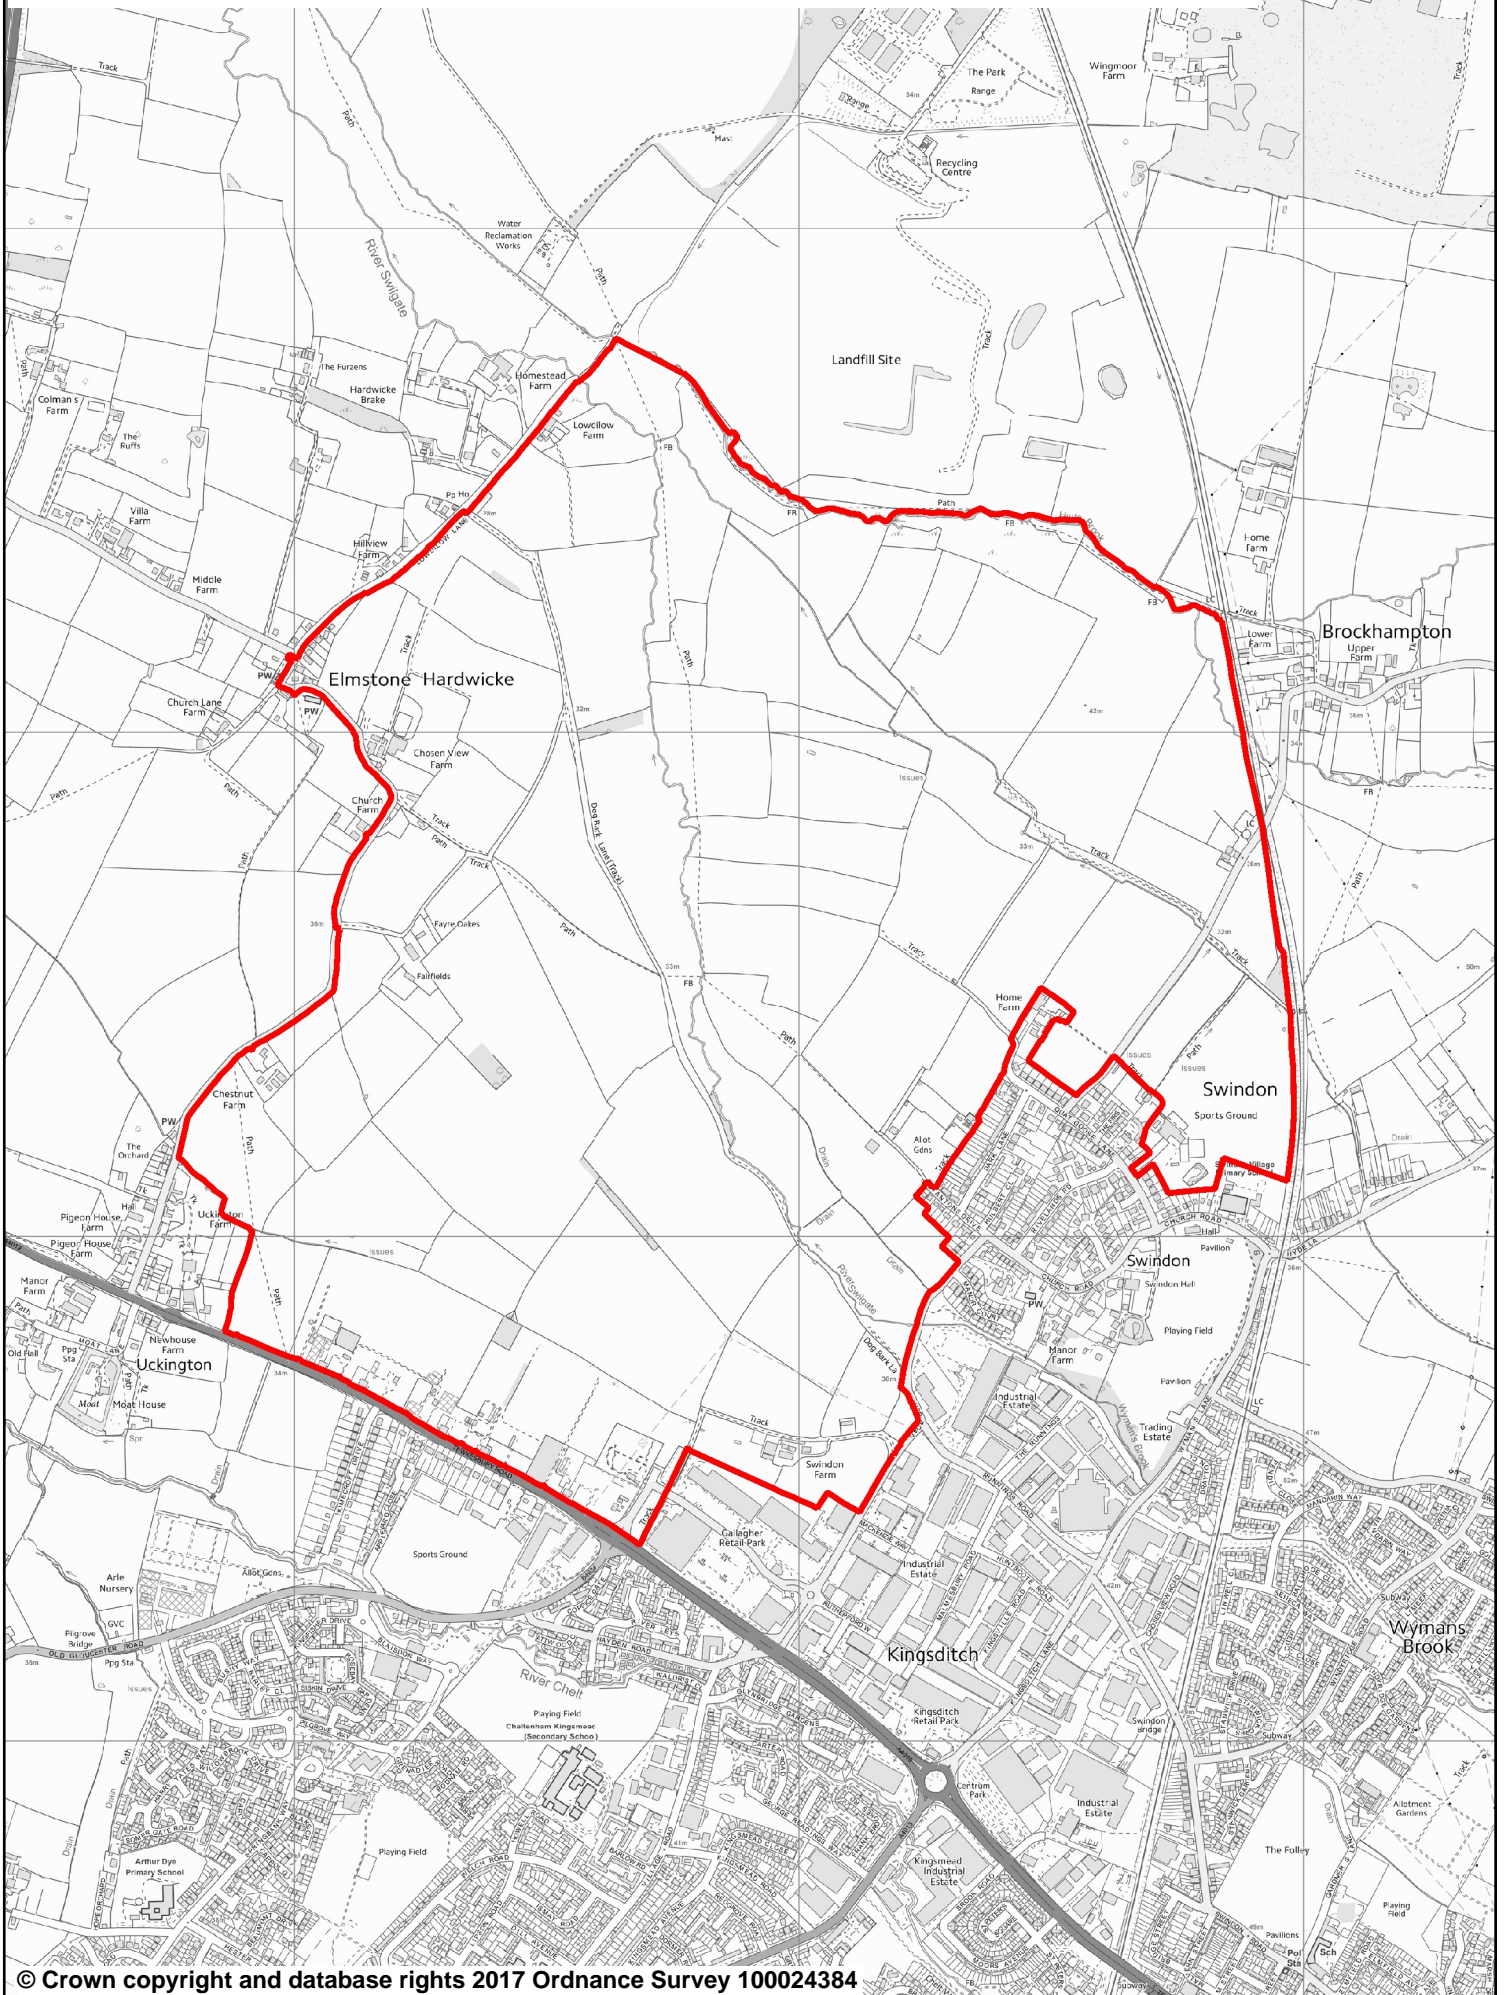

JCS South Churchdown Allocation for CIL Charging Schedule

1:10000

For more detailed version please see the JCS web map available from: <https://www.jointcorestrategy.org/>

© Crown copyright and database rights 2017 Ordnance Survey 100024384

### JCS North Brockworth Statigic Allocation for CIL Charging Schedule

1:10000

For more detailed version please see the JCS web map available from: <https://www.jointcorestrategy.org/>

© Crown copyright and database rights 2017 Ordnance Survey 100024384

JCS West Cheltenham Strategic Allocation for CIL Charging Schedule

1:10000

For more detailed version please see the JCS web map available from: <https://www.jointcorestrategy.org/>

© Crown copyright and database rights 2017 Ordnance Survey 100024384