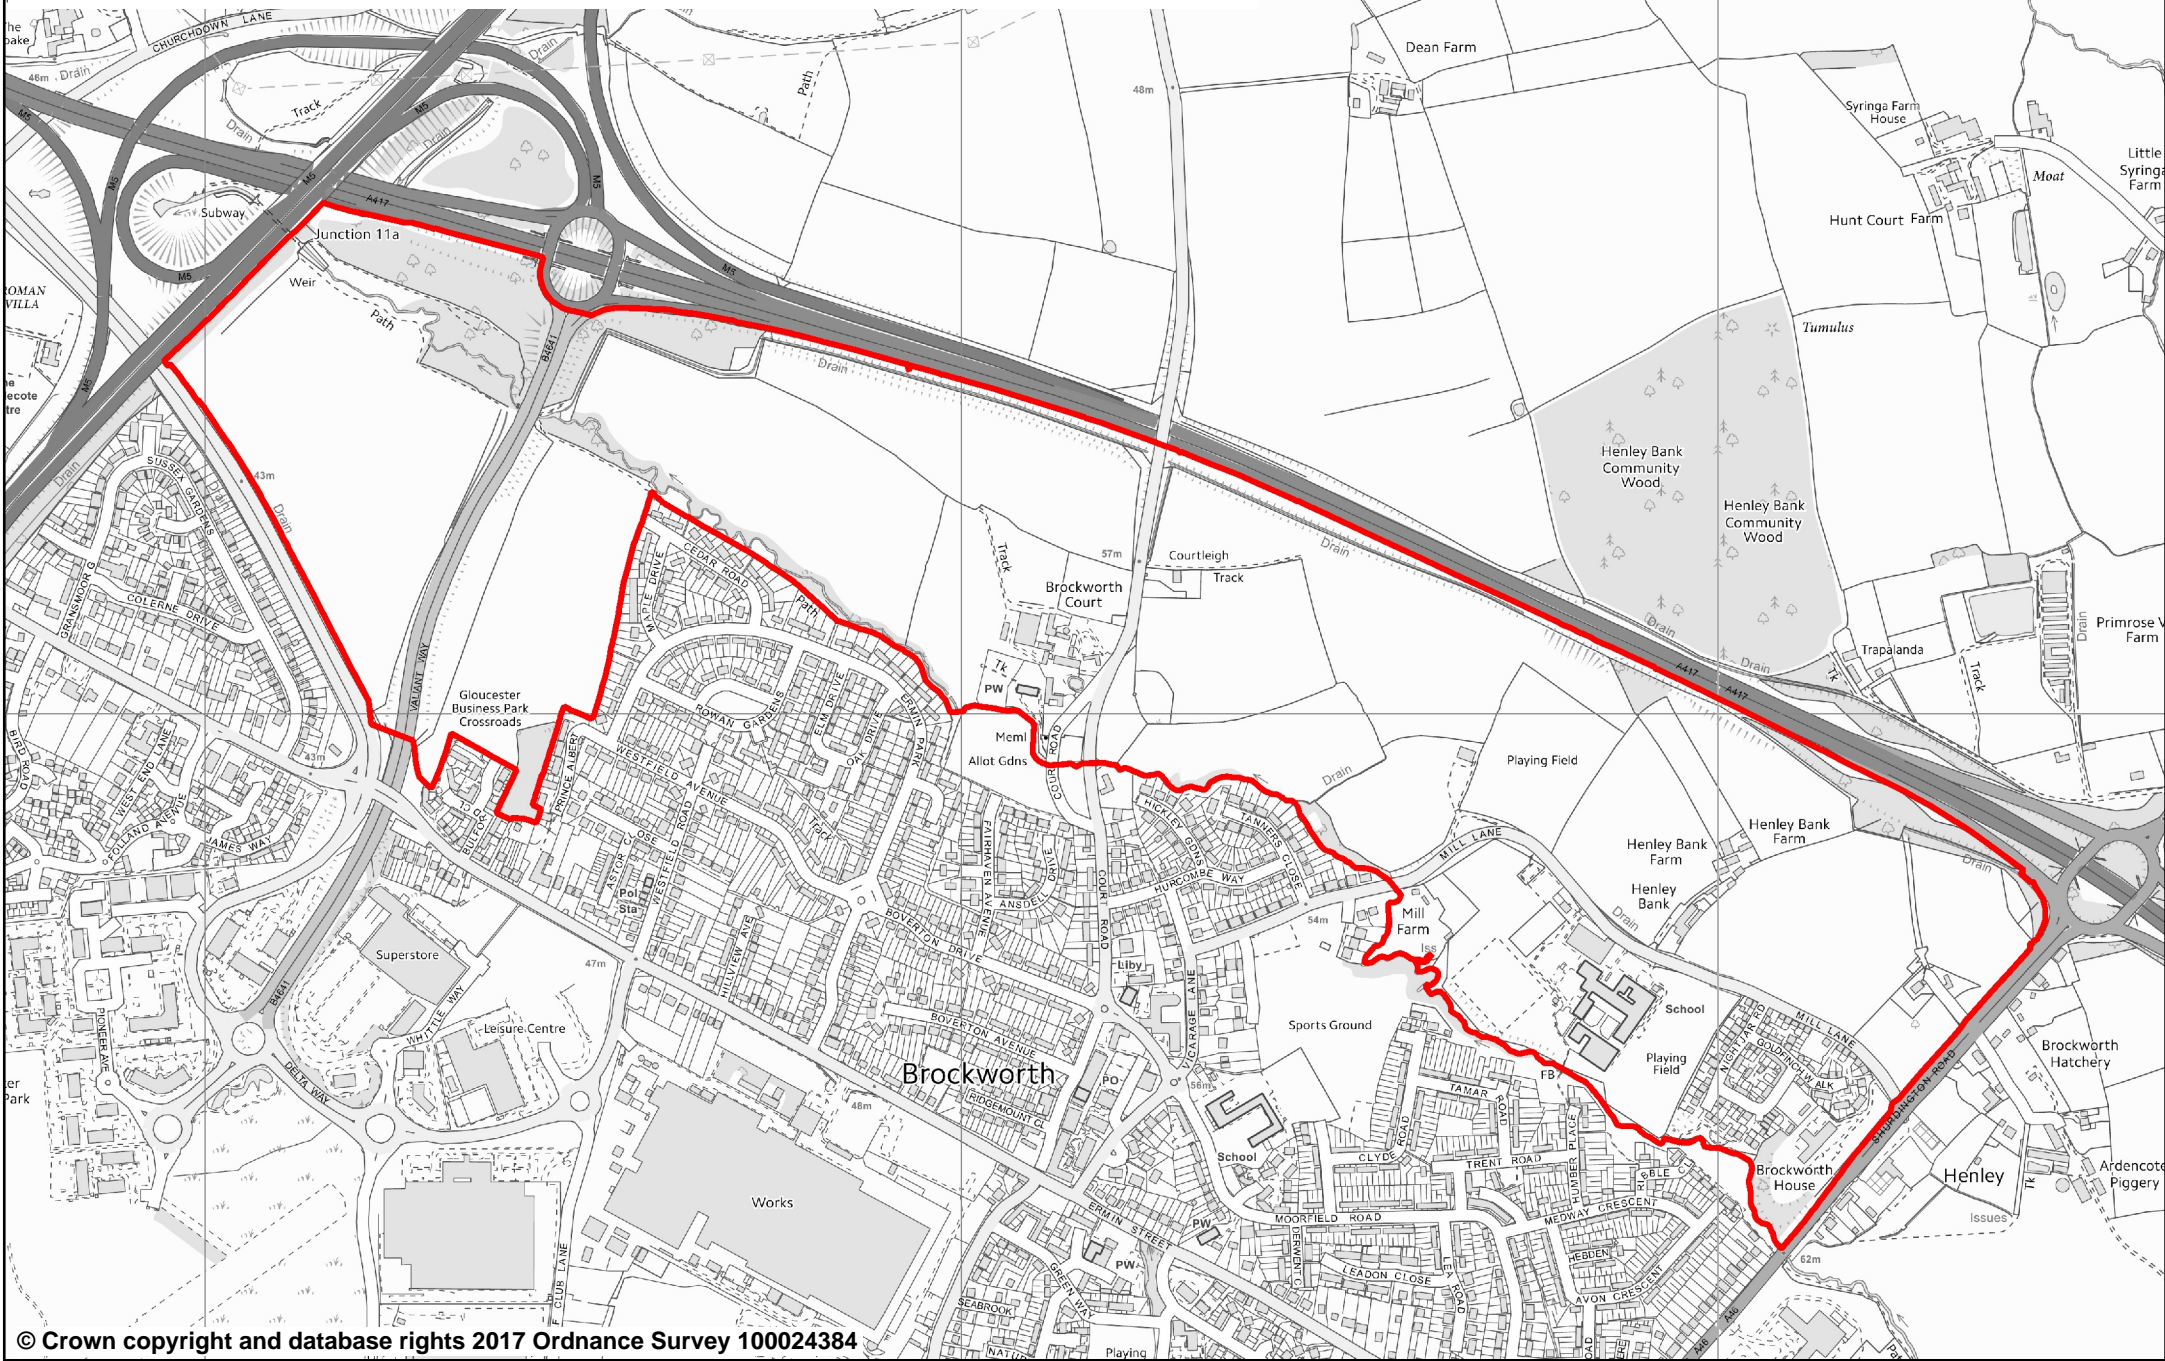

### JCS Innsworth & Twigworth Strategic Allocation for CIL Charging Schedule

1:15000

For more detailed version please see the JCS web map available from: <https://www.jointcorestrategy.org/>

© Crown copyright and database rights 2017 Ordnance Survey 100024384

JCS South Churchdown Allocation for CIL Charging Schedule

1:10000

For more detailed version please see the JCS web map available from: <https://www.jointcorestrategy.org/>

© Crown copyright and database rights 2017 Ordnance Survey 100024384

### JCS North Brockworth Statigic Allocation for CIL Charging Schedule

1:10000

For more detailed version please see the JCS web map available from: <https://www.jointcorestrategy.org/>

© Crown copyright and database rights 2017 Ordnance Survey 100024384