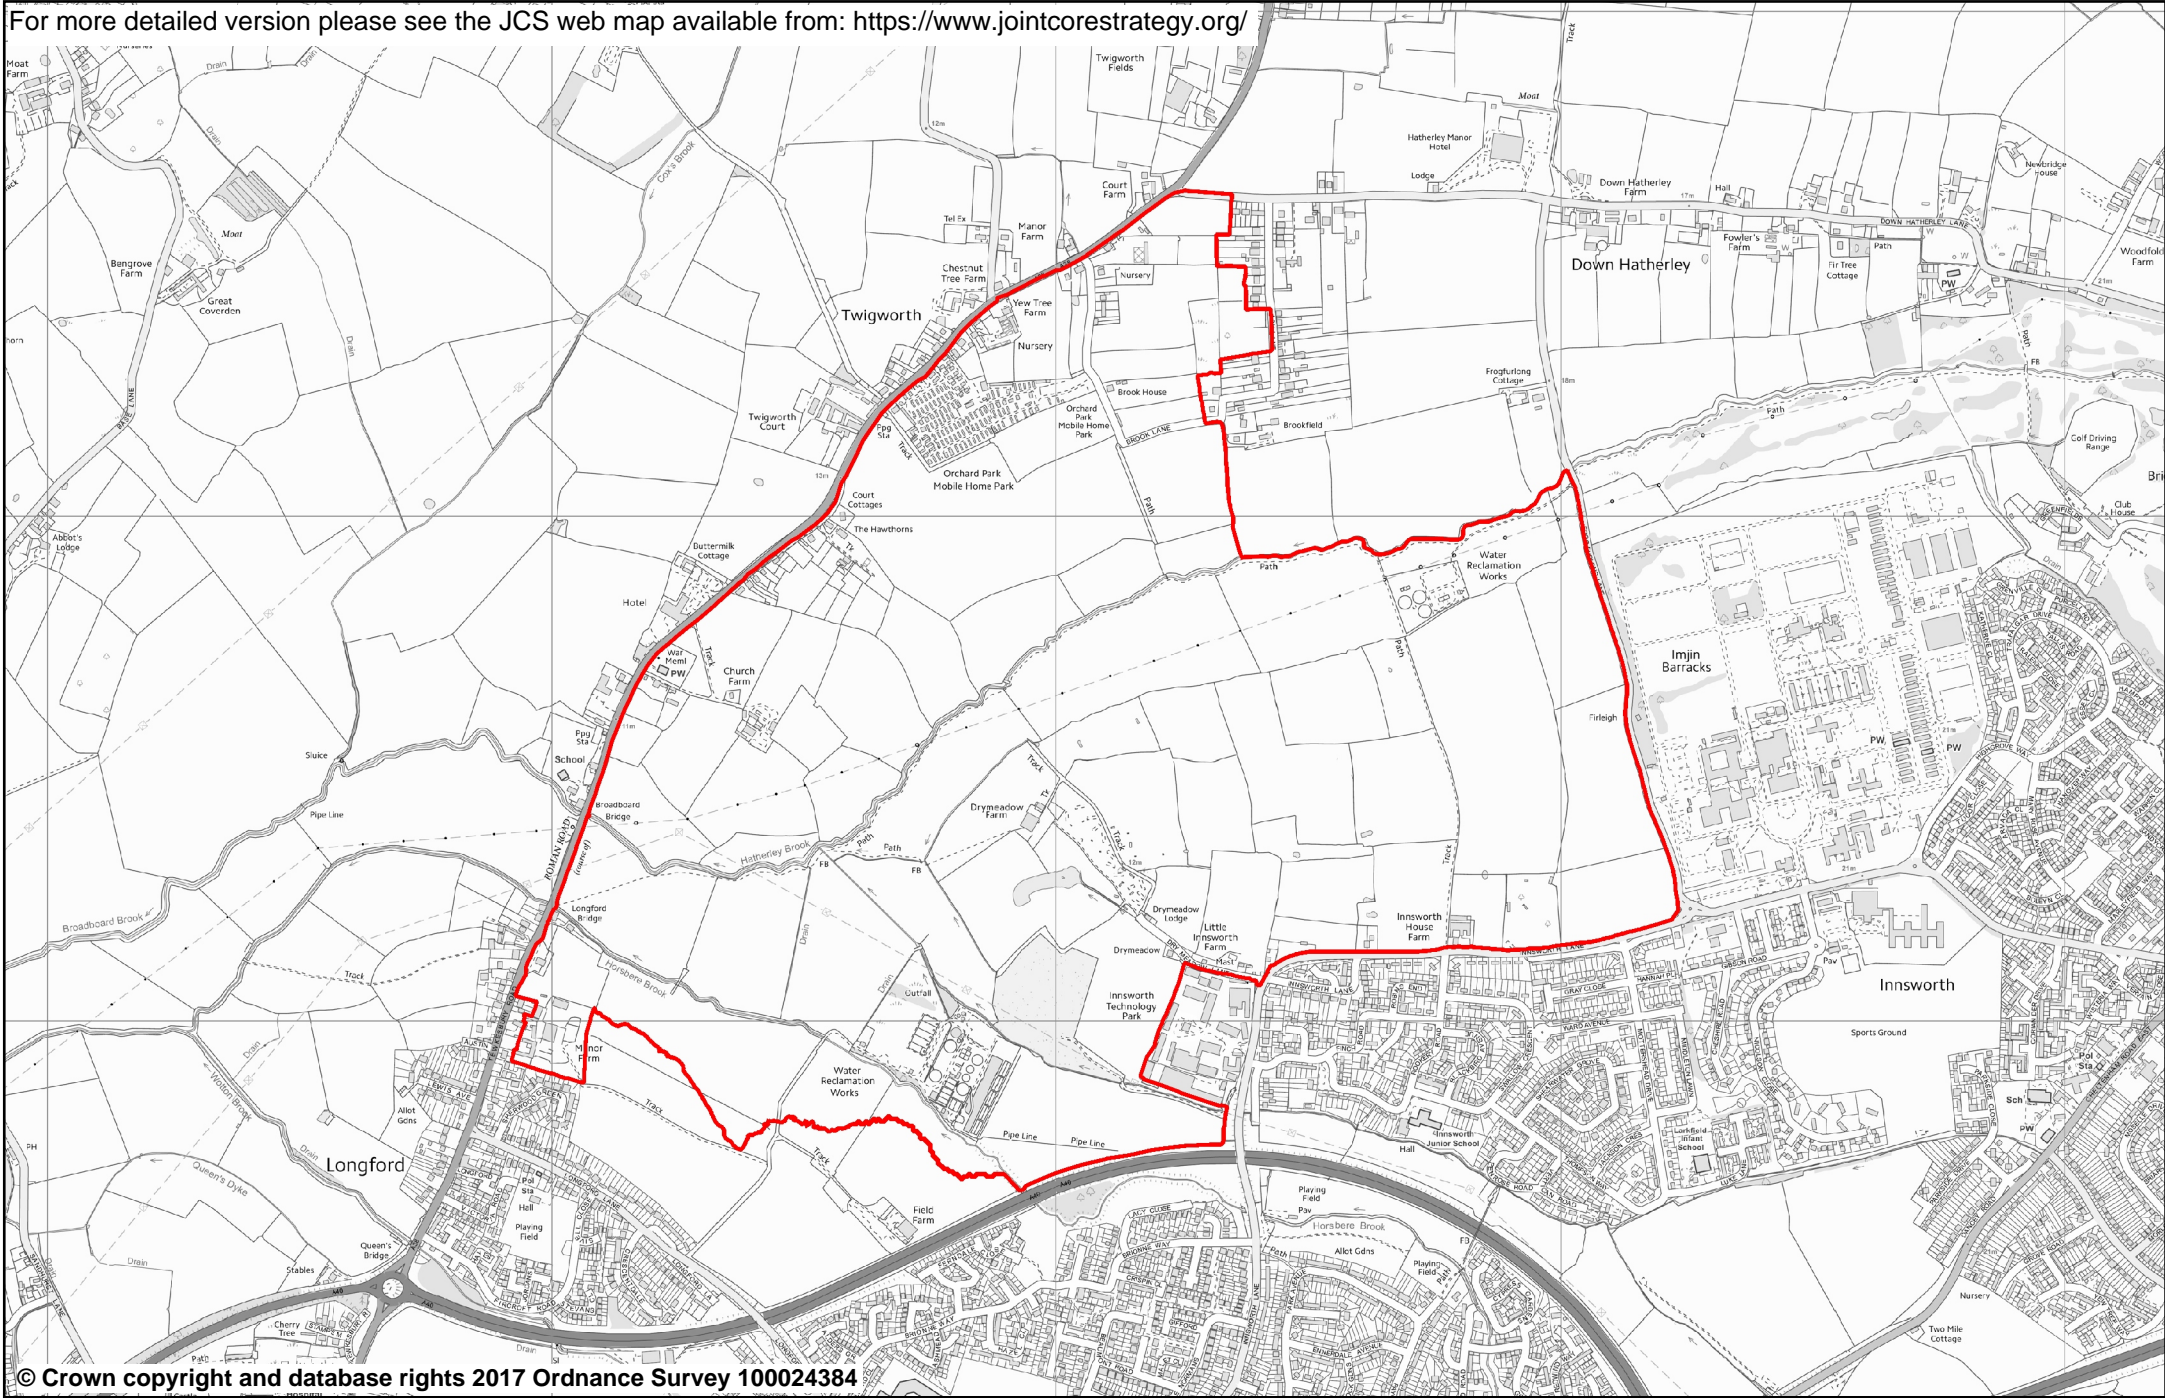

For more detailed version please see the JCS web map available from: <https://www.jointcorestrategy.org/>

© Crown copyright and database rights 2017 Ordnance Survey 100024384

### JCS Innsworth & Twigworth Strategic Allocation for CIL Charging Schedule

1:15000

For more detailed version please see the JCS web map available from: <https://www.jointcorestrategy.org/>

© Crown copyright and database rights 2017 Ordnance Survey 100024384

JCS South Churchdown Allocation for CIL Charging Schedule

1:10000

For more detailed version please see the JCS web map available from: <https://www.jointcorestrategy.org/>

© Crown copyright and database rights 2017 Ordnance Survey 100024384